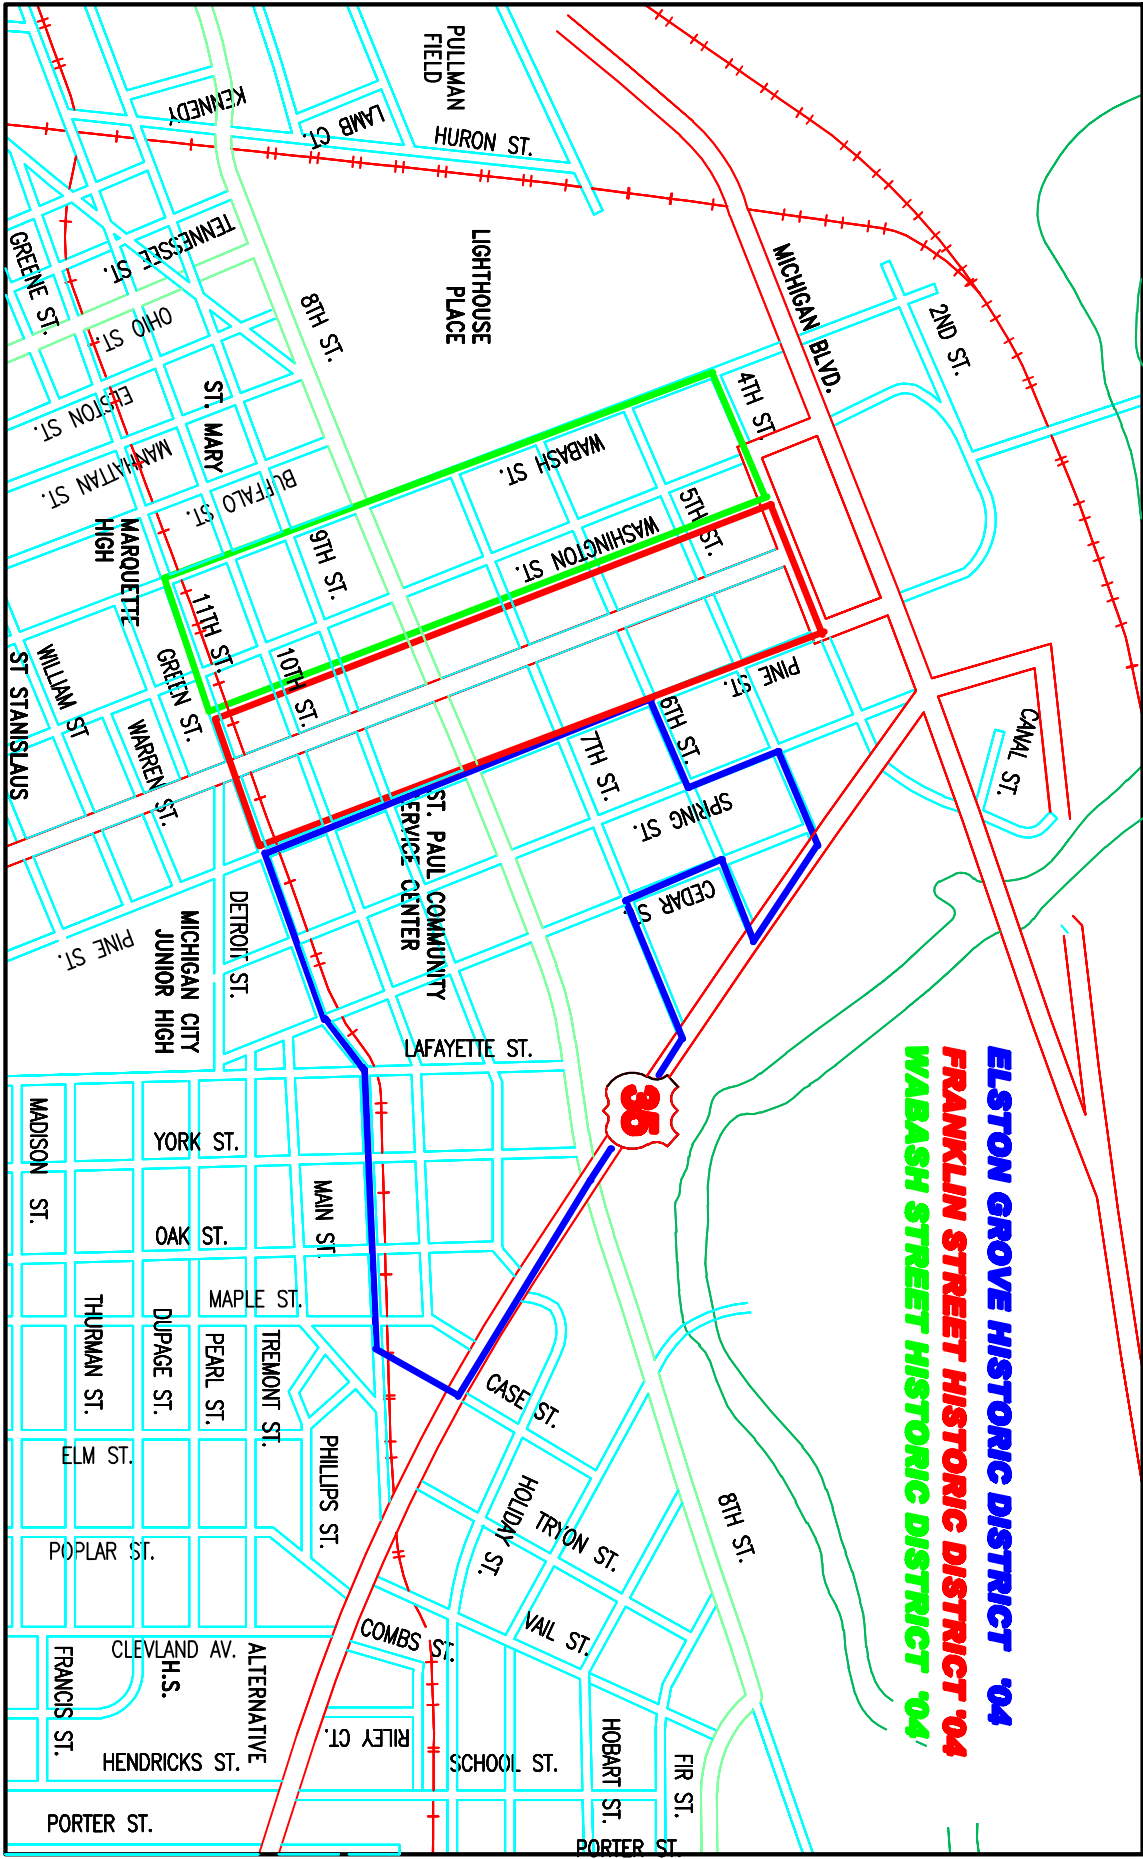

HISTORIC DISTRICT '04

IF YOU LIVE IN A HISTORIC DISTRICT, NO EXTERIOR BUILDING PERMIT WILL BE ASSIGNED UNTIL APPROVAL FROM THE HISTORIC REVIEW BOARD.

ELSTON GROVE HISTORIC DISTRICT '04
FRANKLIN STREET HISTORIC DISTRICT '04
WABASH STREET HISTORIC DISTRICT '04