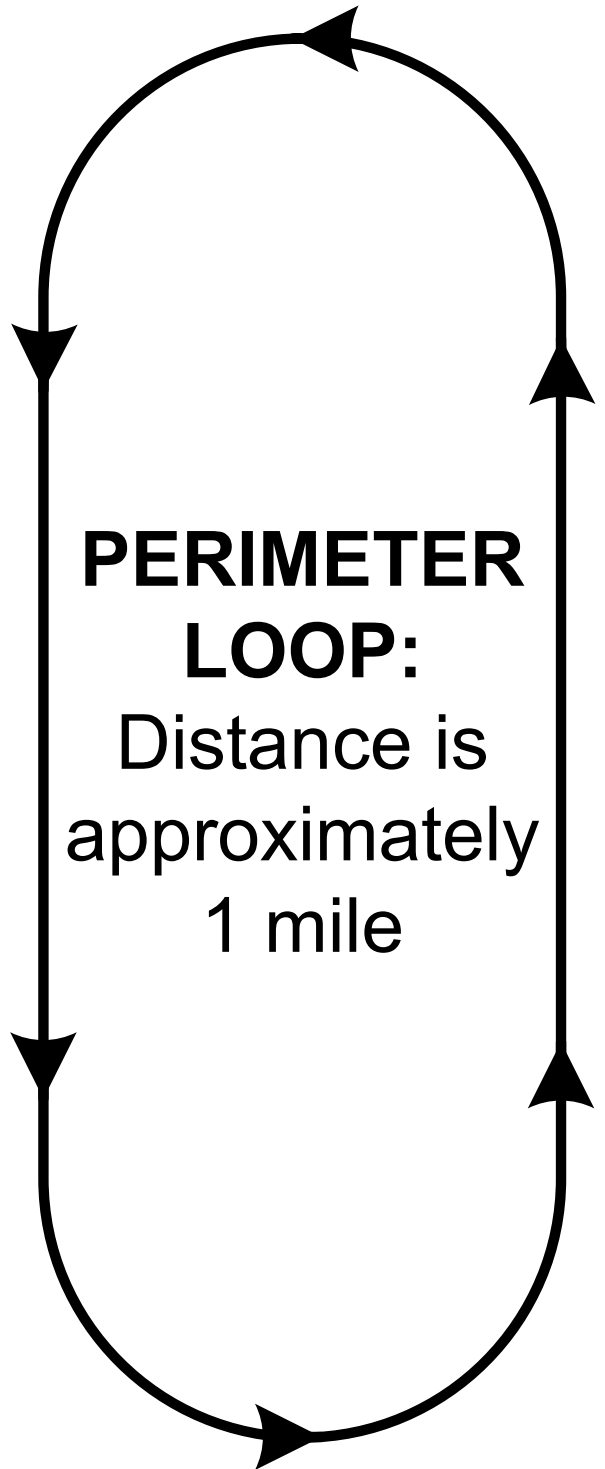

STRIEBEL POND TRAIL DISTANCES

PERIMETER LOOP

PERIMETER LOOP:
Distance is approximately 1 mile

"FIGURE 8" LOOP

"FIGURE 8" LOOP:
Distance is approx. 1.5 miles