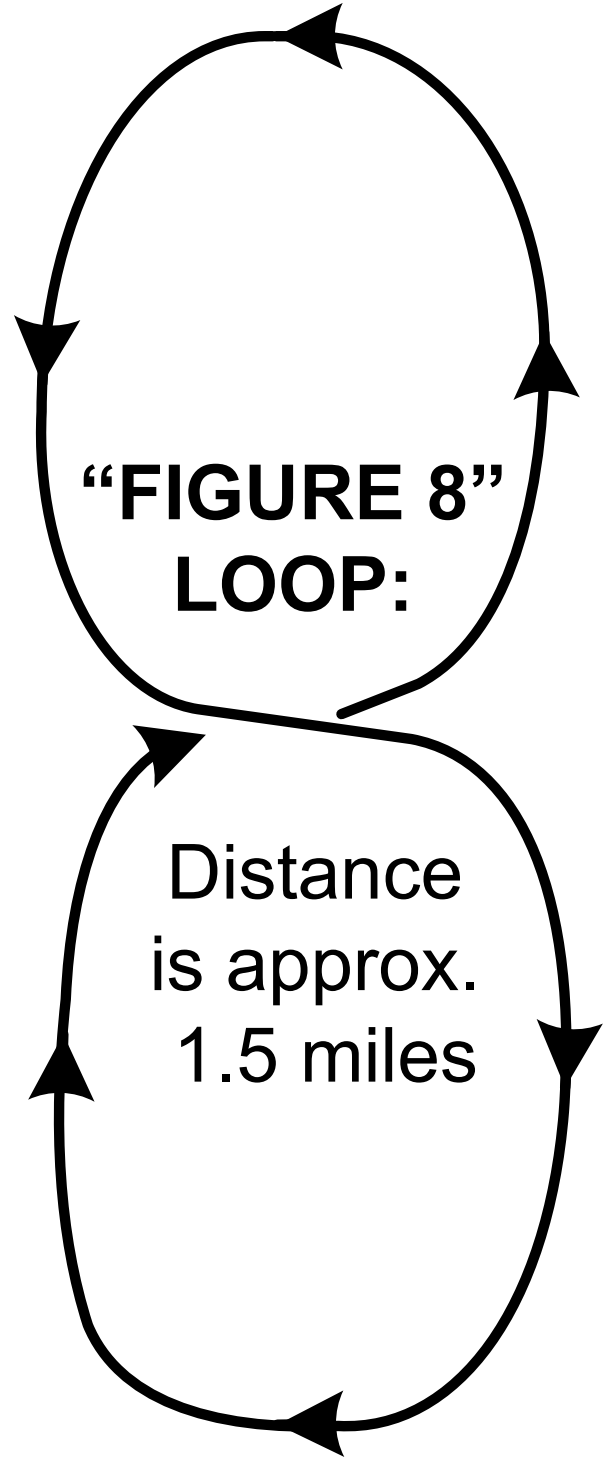

STRIEBEL POND TRAIL DISTANCES

PERIMETER LOOP

PERIMETER LOOP:
Distance is approximately 1 mile

"FIGURE 8" LOOP

"FIGURE 8" LOOP:
Distance is approx. 1.5 miles